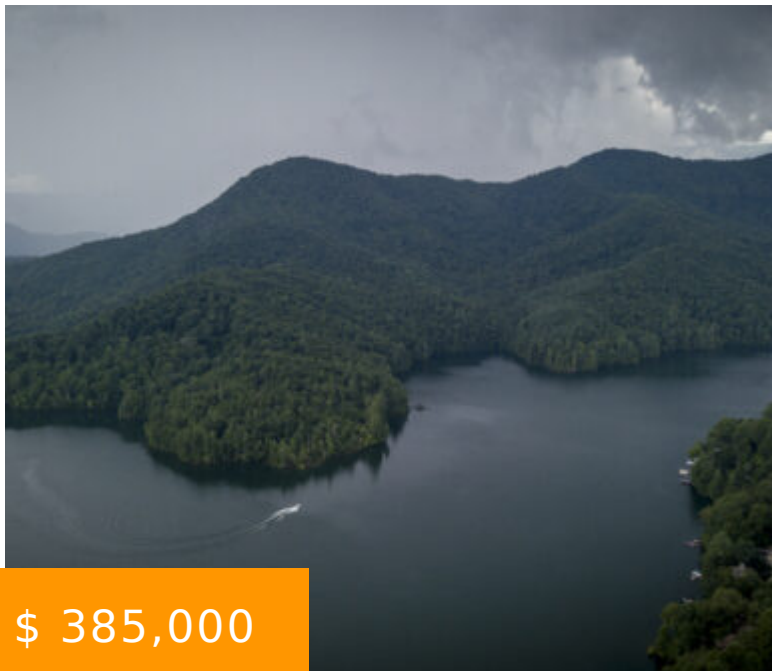

VAST VIEWS OF THE LAKE

<https://southlandrealtync.com>

\$ 385,000

Have you been dreaming of a place to construct the lakefront home you've always wanted? Look no further.... Welcome to Santeetlah Lakeside, an exclusive enclave of 30 homesites set amidst the Nantahala National Forest. Lake Santeetlah is a 2,800-acre crystal clear lake located in the Smoky Mountains. Lot #15 has...