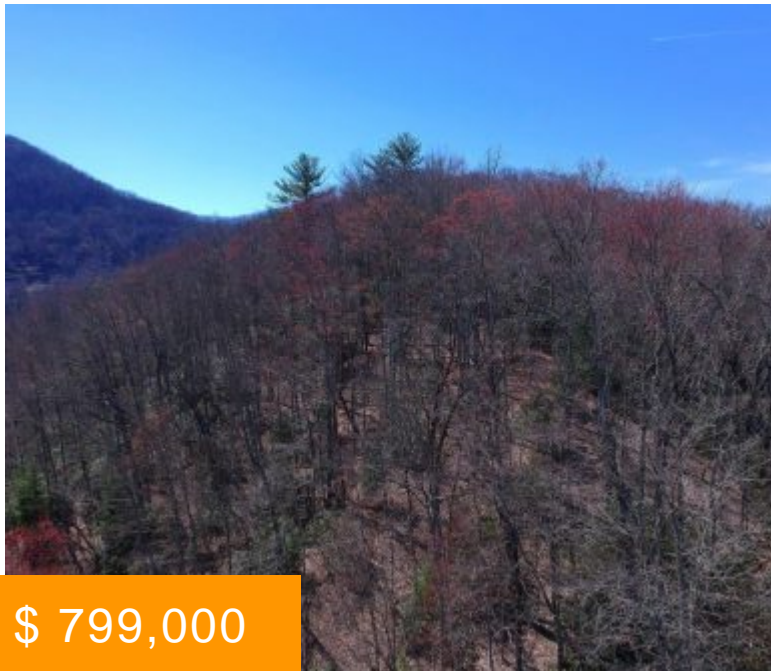

A+ VIEWS

<https://southlandrealtync.com>

\$ 799,000

A truly unique opportunity to own 214.71 acres of pristine mountain land amid the Nantahala National Forest. Bordering United States Forest Service lands on several sides, the land is located at approximately 3,500+' above sea elevation and has the views to show for it. It's in close proximity to the world renowned Cherokee Skyway providing interesting development potential with numerous locations for amazing homesites. Miles...

- Land
- Active
- 214.71 acres

BASIC FACTS

Area: 214.71 acres

Status: Active

Type: Land

Address-Location: 2206 West Buffalo Rd, Robbinsville NC 28771

CALL US NOW

Phone: 800-249-2207 (Toll Free): 888-828-3978