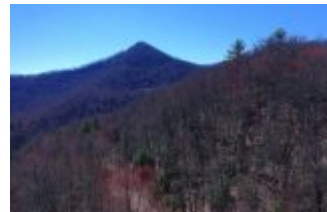

A+ VIEWS

<https://southlandrealtync.com>

\$ 799,000

A truly unique opportunity to own 214.71 acres of pristine mountain land amid the Nantahala National Forest. Bordering United States Forest Service lands on several sides, the land is located at approximately 3,500+' above sea elevation and has the views to show for it. It's in close proximity to the world renowned Cherokee Skyway providing interesting development potential with numerous locations for amazing homesites. Miles...