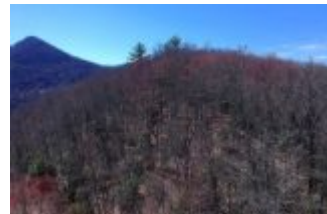

A+ VIEWS

<https://southlandrealtync.com>

\$ 799,000

A truly unique opportunity to own 214.71 acres of pristine mountain land amid the Nantahala National Forest. Bordering United States Forest Service lands on several sides, the land is located at approximately 3,500+' above sea elevation and has the views to show for it. It's in close proximity to the world renowned Cherokee Skyway providing interesting development potential with numerous locations for amazing homesites. Miles...