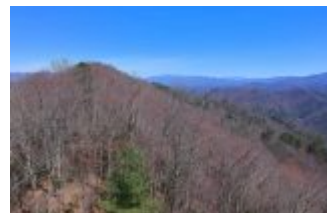

A+ VIEWS

<https://southlandrealtync.com>

\$ 799,000

A truly unique opportunity to own 214.71 acres of pristine mountain land amid the Nantahala National Forest. Bordering United States Forest Service lands on several sides, the land is located at approximately 3,500+' above sea elevation and has the views to show for it. It's in close proximity to the world renowned Cherokee Skyway providing interesting development potential with numerous locations for amazing homesites. Miles...